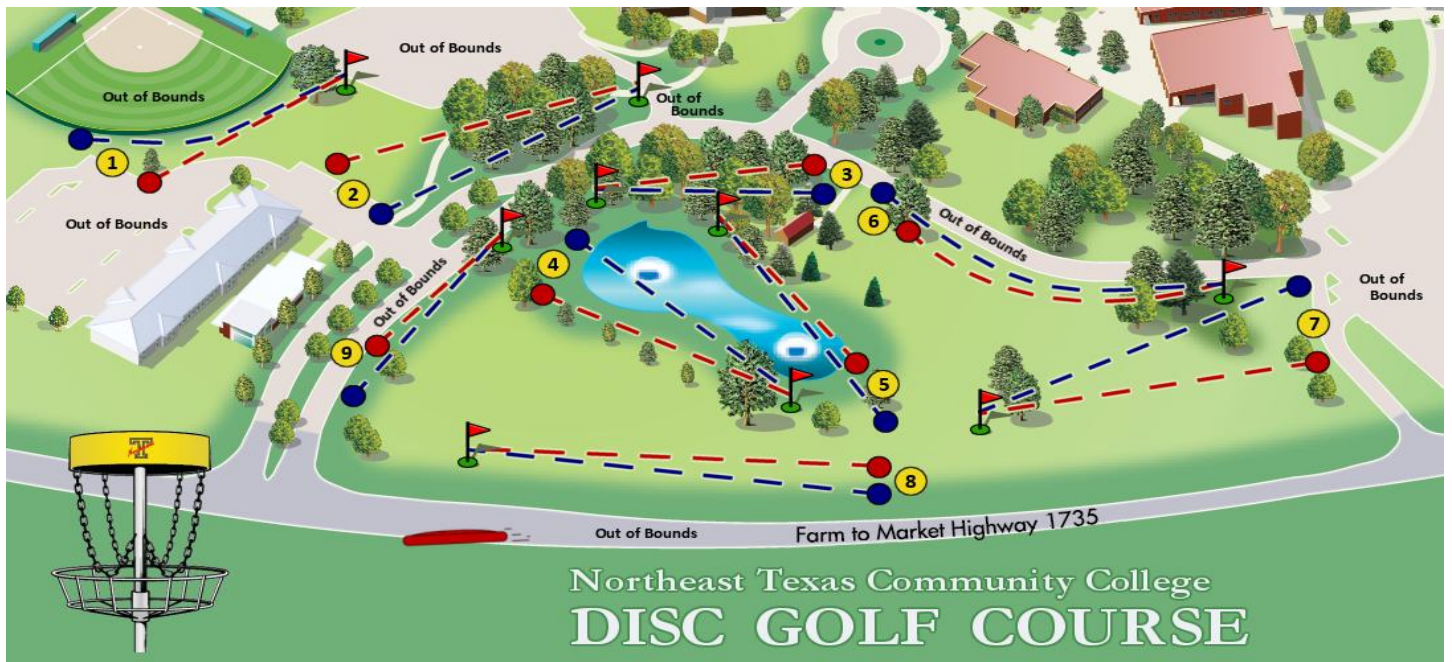

Mandatories & OB

1	Outside softball fence – must stay right of fence	2	Inside road – must stay left of road
5	Cedar & far right tree – stay left of trees – marked by yellow flags	6	Inside road & light poles – must stay right of both
9	Inside road – must stay right of road	9	OB – Drainage ditch left & in front of basket marked by yellow flags

- All roads/parking lots are OB. Unless it crosses a mandatory, if a disc lands across road, it is playable w/out penalty.

Mandatories & OB

1	Outside softball fence – must stay right of fence	2	Inside road – must stay left of road
5	Cedar & far right tree – stay left of trees – marked by yellow flags	6	Inside road & light poles – must stay right of both
9	Inside road – must stay right of road	9	OB – Drainage ditch left & in front of basket marked by yellow flags

- All roads/parking lots are OB. Unless it crosses a mandatory, if a disc lands across road, it is playable w/out penalty.

Northeast Texas Community College											
Eagle Disc Golf Course Mt. Pleasant, TX											
Red	1	2	3	4	5	6	7	8	9	IN	
Par	3	3	3	3	3	3	3	4	3	28	
Distance	225'	267'	246'	270'	291'	301'	291'	501'	201'	2,593'	
Blue	1	2	3	4	5	6	7	8	9	OUT	TOTAL
Par	3	3	3	3	3	3	3	3	3	27	55
Distance	306'	294'	291'	312'	348'	408'	330'	501'	300'	3,090'	5,683'
Date:	Sign:										

Northeast Texas Community College											
Eagle Disc Golf Course Mt. Pleasant, TX											
Red	1	2	3	4	5	6	7	8	9	IN	
Par	3	3	3	3	3	3	3	4	3	28	
Distance	225'	267'	246'	270'	291'	301'	291'	501'	201'	2,593'	
Blue	1	2	3	4	5	6	7	8	9	OUT	TOTAL
Par	3	3	3	3	3	3	3	3	3	27	55
Distance	306'	294'	291'	312'	348'	408'	330'	501'	300'	3,090'	5,683'
Date:	Sign:										